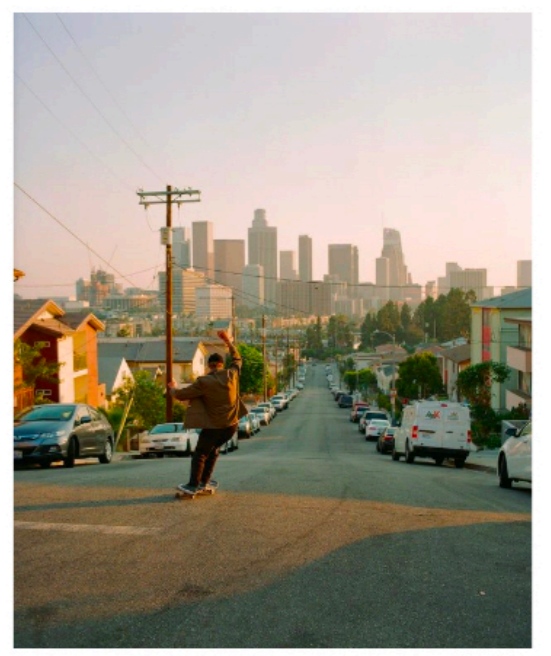

Mood Board

Color Film:

Black & White Film:

Color DSLR